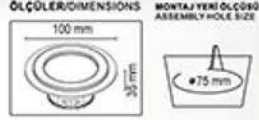

6W SMD CAMLI PANEL LED SPOT

		IŞIK RENGİ	LÜMEN	KOLİ ADETI	FİYATI
RE-21406	6W SMD CAMLI PANEL LED SPOT	GÜNIŞİĞİ (4000K)	480	20	23 ₺
RE-21606	6W SMD CAMLI PANEL LED SPOT	BEYAZ (6500K)	480	20	23 ₺