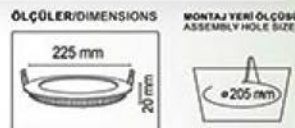

18W PANEL LED SPOT

	İŞIK RENGİ	LÜMEN	KOLİ ADETİ	FİYATI
RE-31418 18W PANEL LED SPOT	GÜNEŞİĞİ (4000K)	1260	20	60 ₺
RE-31618 18W PANEL LED SPOT	BEYAZ (6500K)	1260	20	60 ₺