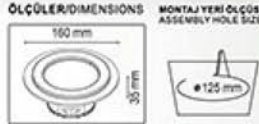

12W SMD CAMLI PANEL LED SPOT

		BEYAZ GÜNIŞİĞİ	LÜMEN	KOLİ ADETI	FİYATI
RE-21412	12W SMD CAMLI PANEL LED SPOT	GÜNIŞİĞİ (4000K)	960	20	33 ₺
RE-21612	12W SMD CAMLI PANEL LED SPOT	BEYAZ (6500K)	960	20	33 ₺