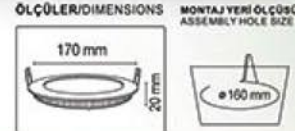

12W PANEL LED SPOT

	İŞIK RENGİ	LÜMEN	KOLİ ADETİ	FİYATI
RE-31412 12W PANEL LED SPOT	GÜNEŞİĞİ (4000K)	840	20	38 ₺
RE-31612 12W PANEL LED SPOT	BEYAZ (6500K)	840	20	38 ₺