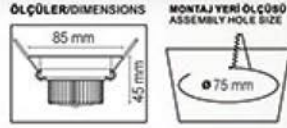

## 5W COB LED DOWNLIGHT

	İŞIK RENGİ	LÜMEN	KOLİ ADETİ	FİYATI
RE-11405 5W COB LED SPOT	GÜNEŞİĞİ (4000K)	400	50	17 ₺
RE-11605 5W COB LED SPOT	BEYAZ (6500K)	400	50	17 ₺