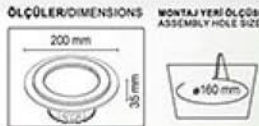

18W SMD CAMLI PANEL LED SPOT

		BEYAZ GÜNIŞİĞİ	LÜMEN	KOLİ ADETI	FİYATI
RE-21418	18W SMD CAMLI PANEL LED SPOT	GÜNIŞİĞİ (4000K)	1440	20	52 ₺
RE-21618	18W SMD CAMLI PANEL LED SPOT	BEYAZ (6500K)	1440	20	52 ₺