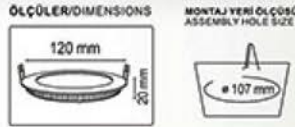

6W PANEL LED SPOT

	İŞIK RENGİ	LÜMEN	KOLİ ADETİ	FİYATI
RE-31406 6W PANEL LED SPOT	GÜNEŞİĞİ (4000K)	420	30	25 ₺
RE-31606 6W PANEL LED SPOT	BEYAZ (6500K)	420	30	25 ₺