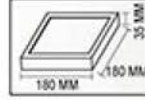

ÖLÇÜLER/DIMENSIONS